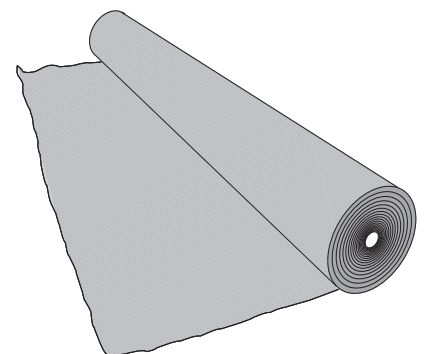

TempFence Pedestrian Gate

TempFence Panel

0508TEMPFENCE

0508tempfence.co.nz

0508 836 733

Crowd Control / Pedestrian Barrier

Temp Pool Fence Gate

Temp Swimming Pool Panel

Temp Pool Fence Metal Feet

Lock & Chain

Star Pickets

TempFence Shade Cloth