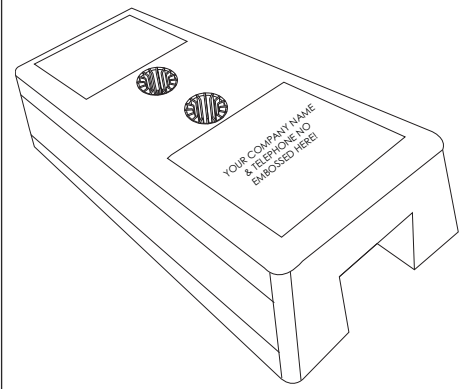

Phone: 0508 836 733

Web: www.0508tempfence.co.nz

Email: info@0508tempfence.co.nz

TempFence Feet - Lateral Holes

TempFence Metal Feet

TempFence Feet - Transverse Holes

Support Stay

TempFence Clamp

TempFence Pedestrian Gate

TempFence Panel

0508TEMPFENCE

0508tempfence.co.nz

0508 836 733

Crowd Control / Pedestrian Barrier

Temp Pool Fence Gate

Temp Swimming Pool Panel