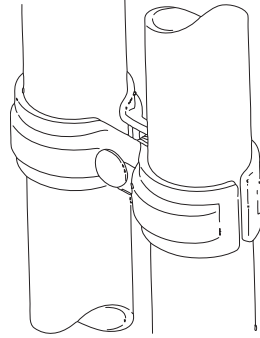

Phone: 0508 836 733

Web: www.0508tempfence.co.nz

Email: info@0508tempfence.co.nz

TempFence Feet - Lateral Holes

TempFence Metal Feet

TempFence Feet - Transverse Holes

Support Stay

TempFence Clamp

TempFence Pedestrian Gate

TempFence Panel

0508TEMPFENCE

0508tempfence.co.nz

0508 836 733

Crowd Control / Pedestrian Barrier

Temp Pool Fence Gate

Temp Swimming Pool Panel