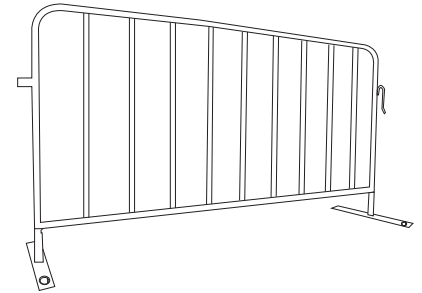

TempFence Pedestrian Gate

TempFence Panel

0508TEMPFENCE

0508tempfence.co.nz

0508 836 733

Crowd Control / Pedestrian Barrier

Temp Pool Fence Gate

Temp Swimming Pool Panel

Temp Pool Fence Metal Feet

Lock & Chain

Star Pickets

TempFence Shade Cloth