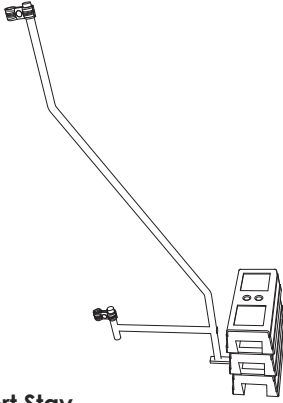

Phone: 0508 836 733

Web: www.0508tempfence.co.nz

Email: info@0508tempfence.co.nz

TempFence Feet - Lateral Holes

TempFence Metal Feet

TempFence Feet - Transverse Holes

Support Stay

TempFence Clamp

TempFence Pedestrian Gate

TempFence Panel

0508TEMPFENCE

0508tempfence.co.nz

0508 836 733

Crowd Control / Pedestrian Barrier

Temp Pool Fence Gate

Temp Swimming Pool Panel

Temp Pool Fence Metal Feet

Lock & Chain

Star Pickets

TempFence Shade Cloth