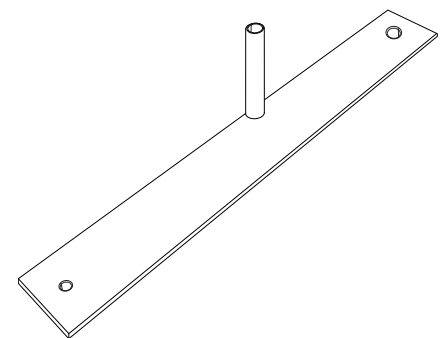

Phone: 0508 836 733

Web: www.0508tempfence.co.nz

Email: info@0508tempfence.co.nz

TempFence Feet - Lateral Holes

TempFence Metal Feet

TempFence Feet - Transverse Holes

Support Stay

TempFence Clamp

TempFence Pedestrian Gate

TempFence Panel

0508TEMPFENCE

0508tempfence.co.nz

0508 836 733

Crowd Control / Pedestrian Barrier

Temp Pool Fence Gate

Temp Swimming Pool Panel

Temp Pool Fence Metal Feet

Lock & Chain

Star Pickets

TempFence Shade Cloth