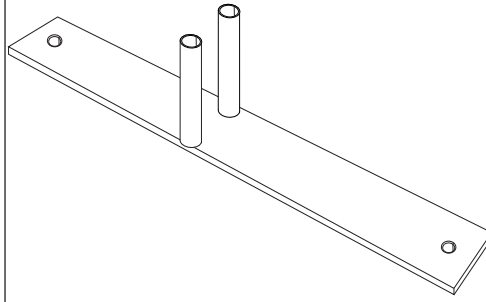

Phone: 0508 836 733

Web: www.0508tempfence.co.nz

Email: info@0508tempfence.co.nz

TempFence Feet - Lateral Holes

TempFence Metal Feet

TempFence Feet - Transverse Holes

Support Stay

TempFence Clamp

TempFence Pedestrian Gate

TempFence Panel

0508TEMPFENCE

0508tempfence.co.nz

0508 836 733

Crowd Control / Pedestrian Barrier

Temp Pool Fence Gate

Temp Swimming Pool Panel