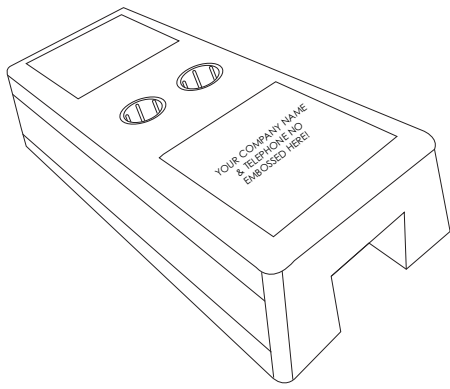

Phone: 0508 836 733

Web: www.0508tempfence.co.nz

Email: info@0508tempfence.co.nz

TempFence Feet - Lateral Holes

TempFence Metal Feet

TempFence Feet - Transverse Holes

Support Stay

TempFence Clamp

TempFence Pedestrian Gate

TempFence Panel

0508TEMPFENCE

0508tempfence.co.nz

0508 836 733

Crowd Control / Pedestrian Barrier

Temp Pool Fence Gate

Temp Swimming Pool Panel